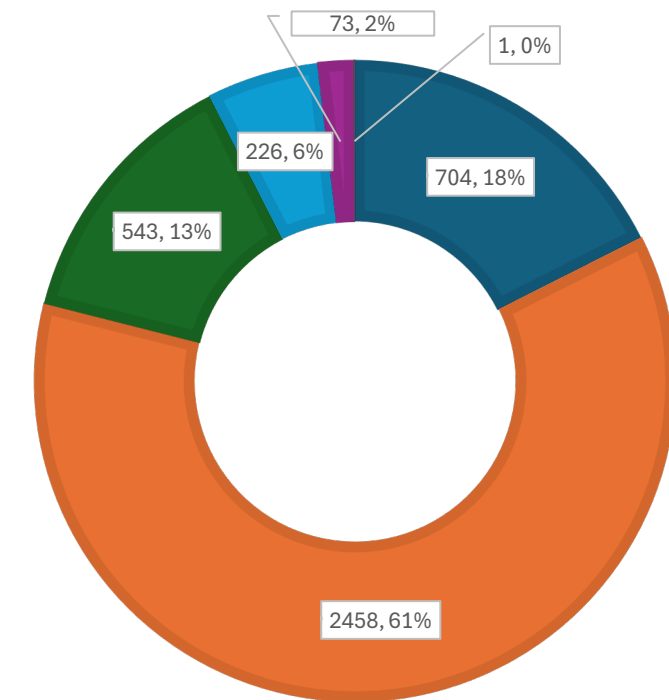

## Vote-by-Mail

**1,092** **64**  
Returned Out

## Healthcare

**255** **1**  
Returned Out

ABSENTEE BALLOTS ISSUED BY PARTY

DEM REP

ABSENTEE BALLOTS ISSUED BY AGE GROUP

80+ 60-79 40-59 25-39 18-24 17

ABSENTEE BALLOTS RECEIVED BY CATERGORY

Vote-by-Mail Military/Overseas In-Person Early Voting Healthcare

ABSENTEE BALLOTS RECEIVED BY PARTY

DEM REP

ABSENTEE BALLOTS RECEIVED BY AGE GROUPS

80+ 60-79 40-59 25-39 18-24 17

ABSENTEE BALLOTS NOT RETURNED BY CATERGORY

Vote-by-Mail Military/Overseas Healthcare