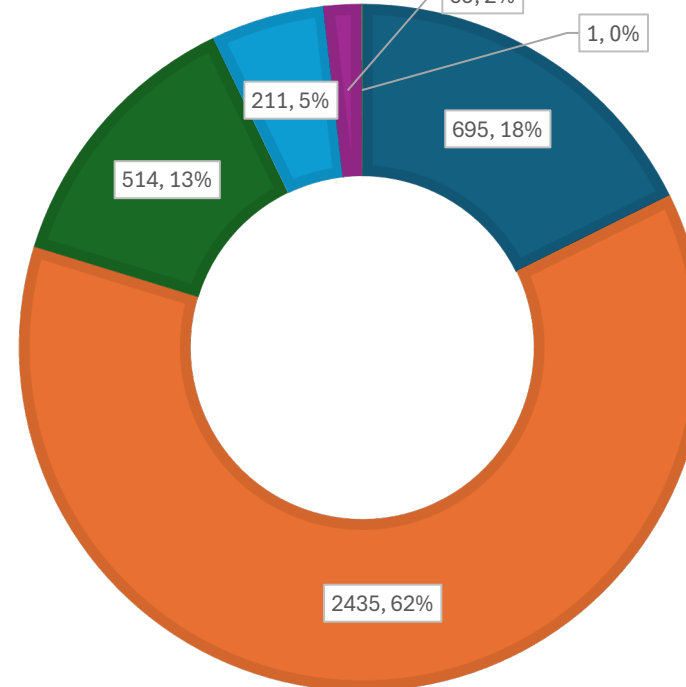

## Vote-by-Mail

**1,092** **64**  
Returned Out

## Healthcare

**255** **1**  
Returned Out

ABSENTEE BALLOTS ISSUED BY PARTY

DEM REP

ABSENTEE BALLOTS ISSUED BY AGE GROUP

80+ 60-79 40-59 25-39 18-24 17

ABSENTEE BALLOTS RECEIVED BY CATERGORY

Vote-by-Mail Military/Overseas In-Person Early Voting Healthcare

ABSENTEE BALLOTS RECEIVED BY PARTY

DEM REP

ABSENTEE BALLOTS RECEIVED BY AGE GROUPS

80+ 60-79 40-59 25-39 18-24 17

ABSENTEE BALLOTS NOT RETURNED BY CATERGORY

Vote-by-Mail Military/Overseas Healthcare