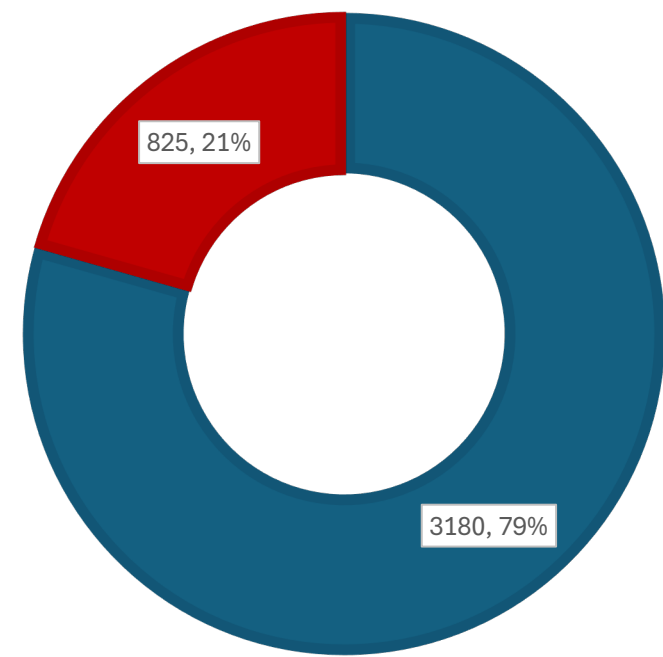

## Military/Overseas

**7** **15**  
Returned Out

## Vote-by-Mail

**1,092** **64**  
Returned Out

## Healthcare

**255** **1**  
Returned Out

ABSENTEE BALLOTS ISSUED BY PARTY

DEM REP

ABSENTEE BALLOTS ISSUED BY AGE GROUP

80+ 60-79 40-59 25-39 18-24 17

ABSENTEE BALLOTS RECEIVED BY CATERGORY

Vote-by-Mail Military/Overseas In-Person Early Voting Healthcare