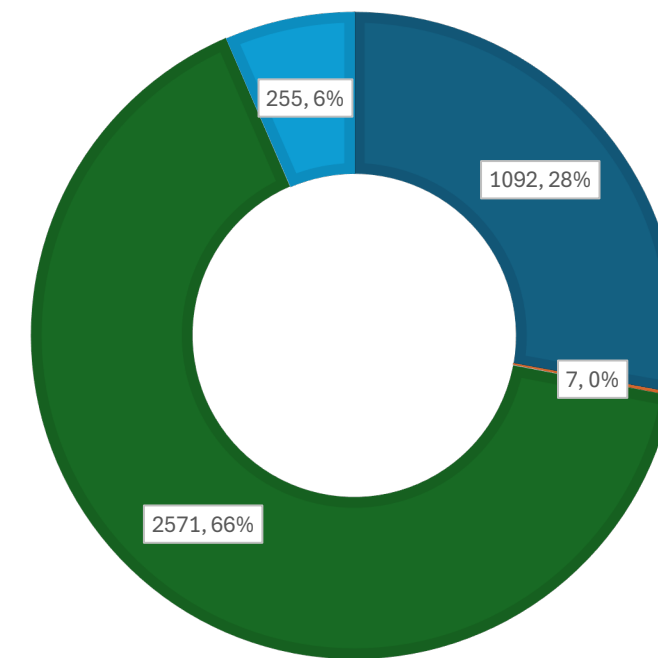

## Vote-by-Mail

**1,092** **64**  
Returned Out

## Healthcare

**255** **1**  
Returned Out

ABSENTEE BALLOTS ISSUED BY PARTY

DEM REP

ABSENTEE BALLOTS ISSUED BY AGE GROUP

80+ 60-79 40-59 25-39 18-24 17

ABSENTEE BALLOTS RECEIVED BY CATERGORY

Vote-by-Mail Military/Overseas In-Person Early Voting Healthcare

ABSENTEE BALLOTS RECEIVED BY PARTY

DEM REP

ABSENTEE BALLOTS RECEIVED BY AGE GROUPS

80+ 60-79 40-59 25-39 18-24 17

ABSENTEE BALLOTS NOT RETURNED BY CATERGORY

Vote-by-Mail Military/Overseas Healthcare