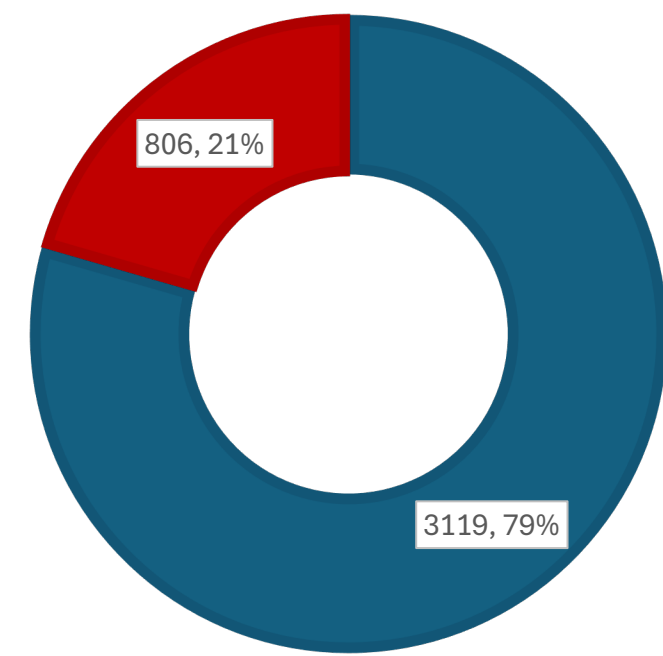

## Vote-by-Mail

**1,092** **64**  
Returned Out

## Healthcare

**255** **1**  
Returned Out

ABSENTEE BALLOTS ISSUED BY PARTY

DEM REP

ABSENTEE BALLOTS ISSUED BY AGE GROUP

80+ 60-79 40-59 25-39 18-24 17

ABSENTEE BALLOTS RECEIVED BY CATERGORY

Vote-by-Mail Military/Overseas In-Person Early Voting Healthcare

ABSENTEE BALLOTS RECEIVED BY PARTY

DEM REP

ABSENTEE BALLOTS RECEIVED BY AGE GROUPS

80+ 60-79 40-59 25-39 18-24 17

ABSENTEE BALLOTS NOT RETURNED BY CATERGORY

Vote-by-Mail Military/Overseas Healthcare